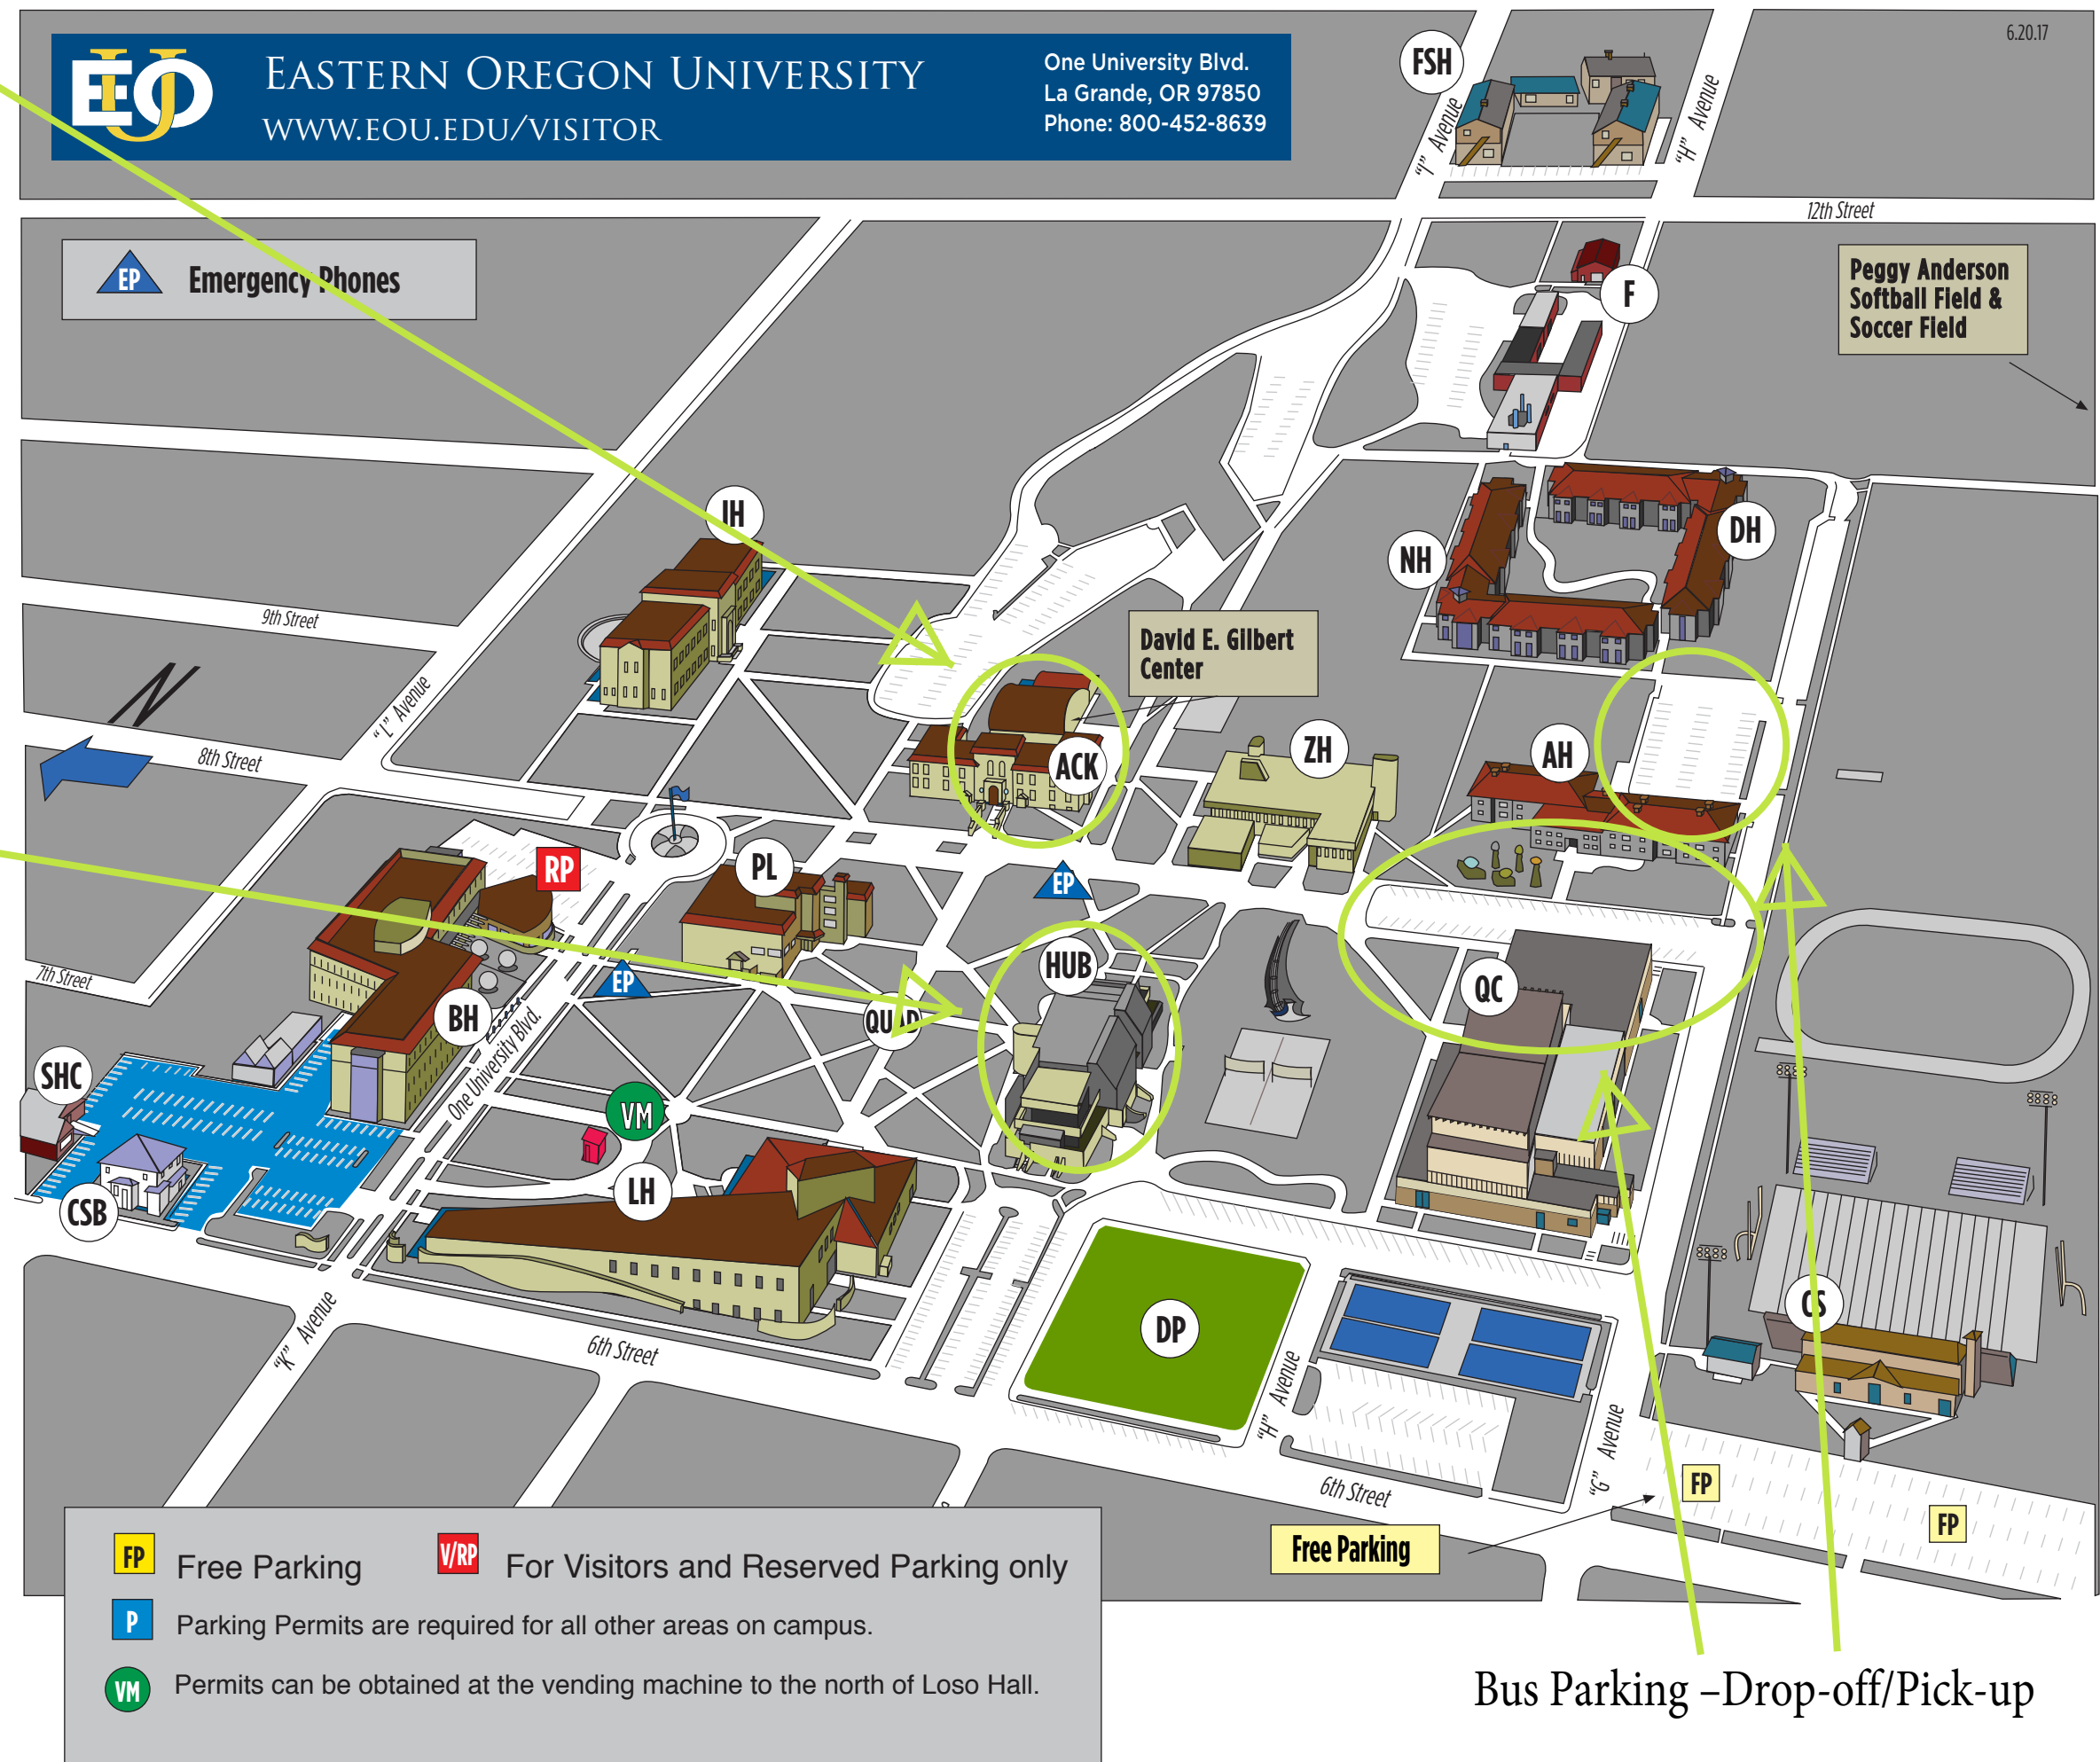

EASTERN OREGON UNIVERSITY
 WWW.EOU.EDU/VISITOR

One University Blvd.
 La Grande, OR 97850
 Phone: 800-452-8639

- ACK** Ackerman Hall
 Anthropology, Economics, History, Political Science, Headstart, David E. Gilbert Center
- AH** Alikut Hall
 Residence Hall, Student Study Area
- BH** Badgley Hall
 Science, Chemistry-Biochemistry, Computer Science, Mathematics, OSU, OHSU
- CSB** Community School Building
 Creative Arts Programs, Music, Performance
- CS** Community Stadium
 Stadium, Athletic Fields, Track
- DH** Daugherty Hall
 Residence Hall, Student Study Area
- DP** Dorion Park
- F** Facilities, Shipping/Receiving
 Physical Plant, Maintenance Crews, Groundskeeping, Heating
- FSH** Family Student Housing
 Student Housing for Families
- HUB** Hoke Union Building
 Center for Student Involvement, Food Service, Conference Facilities, Outdoor Program, Bookstore
- IH** Inlow Hall
 Administration, Admissions, Career Services, Financial Aid, Registration, Student Accounts, University Advancement
- LH** Loso Hall
 Art, Music, Theater, Writing, McKenzie Theatre, Schwarz Theatre, Learning Center
- NH** North Hall
 Residence Hall, Student Study Area
- PL** Pierce Library
 University Library, Maps, Children's Area, Coffee Bar, Study Areas
- QC** Quinn Coliseum
 Athletics Programs, Courts, Fitness Center, Lockers
- SHC** Student Health/Counseling
 Student Clinic, Health, Counseling
- ZH** Zabel Hall
 College of Business, College of Education, Eastern Promise, ROTC, Testing Center

Peggy Anderson Softball Field & Soccer Field

David E. Gilbert Center

Bus Parking - Drop-off/Pick-up